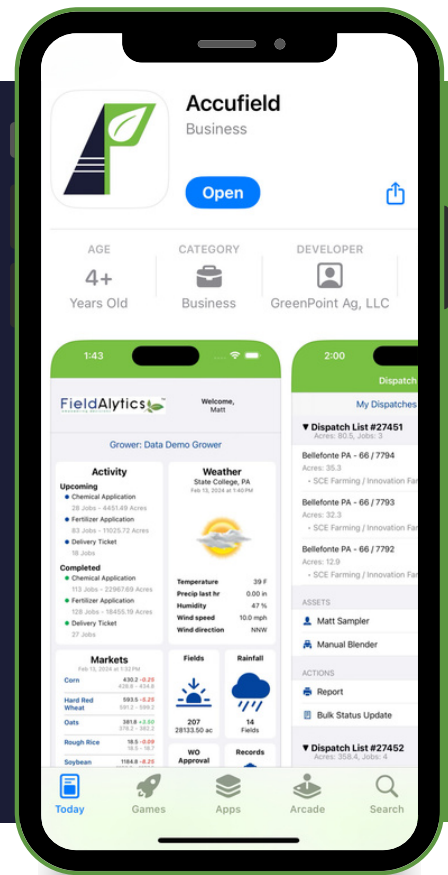

NEW ACCUFIELD APP!

→ **DESIGNED TO HELP YOU SUCCEED ON THE FARM.**

This app will allow for seamless viewing and entering of your farm data. So, whether you want to review sampling results, fertility recommendations, pull your own tissue samples based on aerial imagery, or analyze yield data – this app will be your one-stop shop!

→ **EVERYTHING YOU NEED, ALL IN ONE PLACE.**

The AccuField App has API connections to John Deere's Operations center, Climate FieldView, and Case IH's AFS Connect software to put all your data in one place, enabling you to make data-backed decisions for your farm.